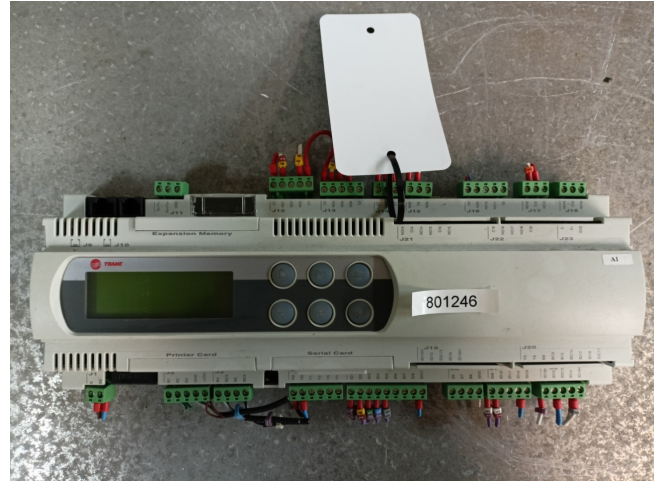

# Carel PCO2TR0BM0

## Specifications

Marka	Carel
Rodzaj	PCO2TR0BM0
Spec.	Controller
Stock	1

### Used Carel PCO2TR0BM0

Used Carel PCO2TR0BM0 controller. Deinstalled from a Trane CGAN 400 chiller. Rev. 1.614.